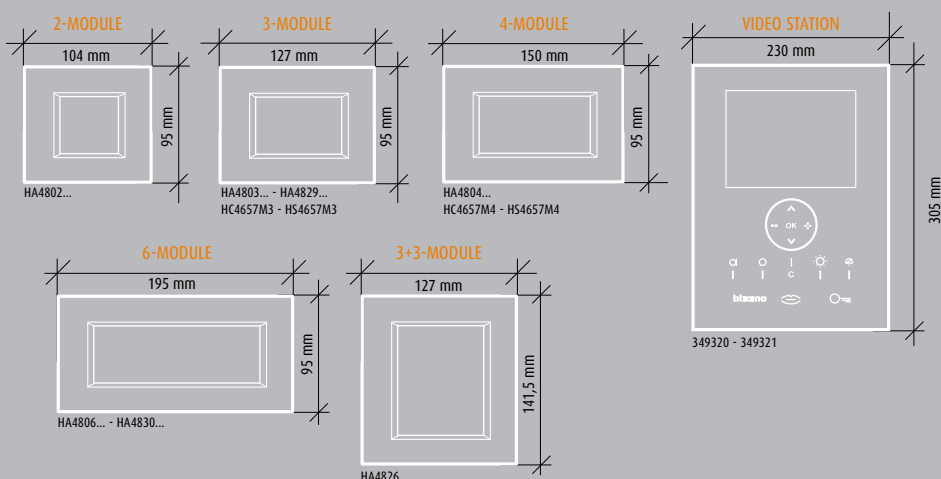

Dimensional data

AXOLUTE Nighter e Whice:

the whole coordinated system

The system becomes uniform in all its parts: a single material, glass, and a single color, black or white, to dress the wiring devices, the video door entry system, the video door entry system and MY HOME.