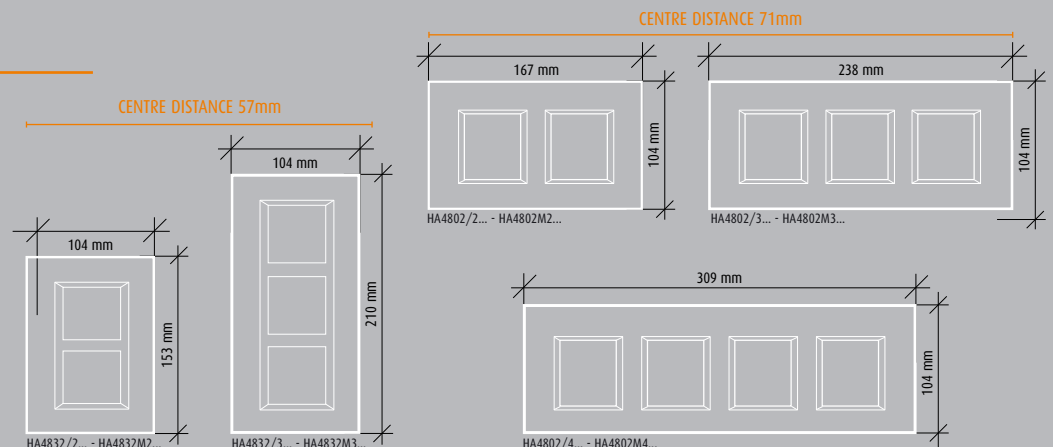

Dimensional data

AXOLUTE Nighter e Whice:

the whole coordinated system

The system becomes uniform in all its parts: a single material, glass, and a single color, black or white, to dress the wiring devices, the video door entry system, the video door entry system and MY HOME.