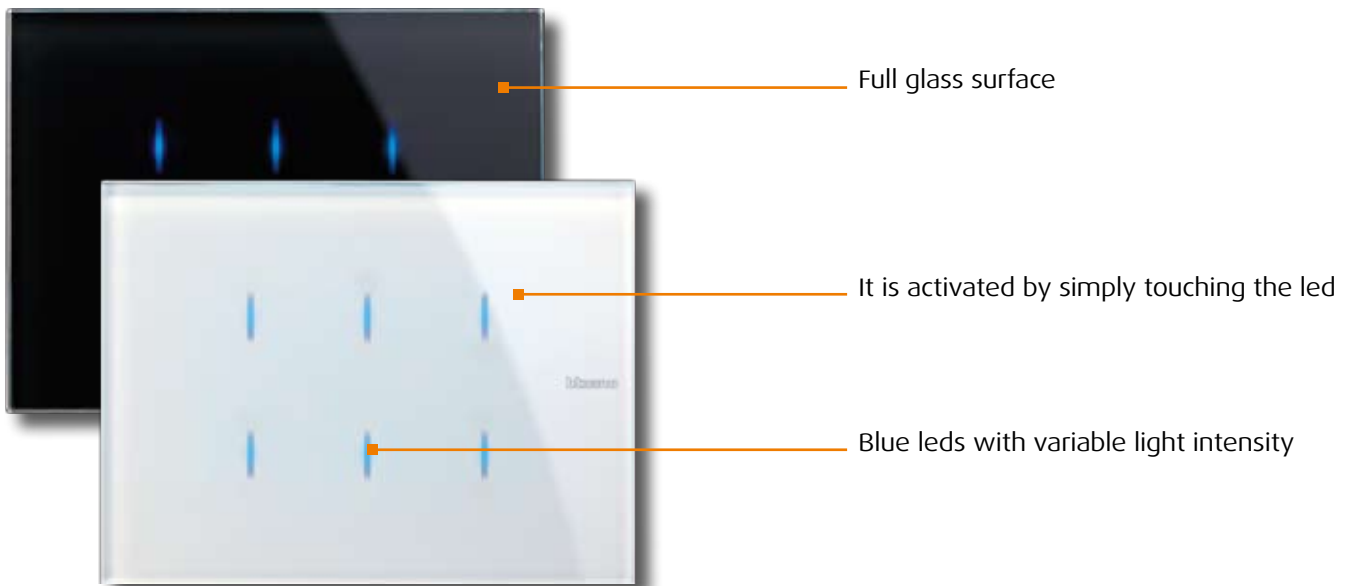

Nighter and Whice controls:

soft key controls for MY HOME system

The Nighter and Whice controls are MY HOME controls which enable to manage:

- single or group loads (e.g. lights and roller blinds)
- HI-FI stereo sound system
- Scenarios
- Basic door entry system functions (e.g. opening gates)

These monobloc units are available in 2 dimensions:

- 3-Module for 503E flush mounting box
- 4-Module for 504E flush mounting box

3-Module Nighter and Whice controls